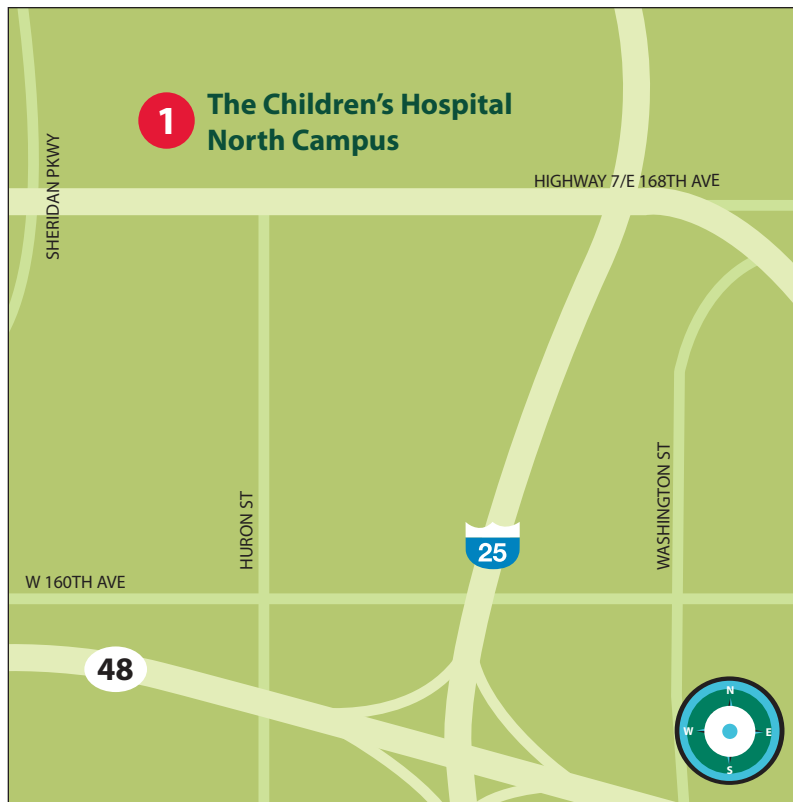

The Children's Hospital
North Campus

1 The Children's Hospital North Campus

469 West State Highway 7
Broomfield, CO 80023
(720) 777-1340

From I-25

- Take exit 229 Highway 7 west towards Lafayette
- Head west on Highway 7, also known as West 168th Avenue, for approximately half a mile
- Turn right into The Children's Hospital North Campus parking lot

From Boulder and the west

- Take 287 to Baseline Road/Highway 7
- Take Baseline Road heading east, for approximately six miles
- Turn left into The Children's Hospital North Campus parking lot